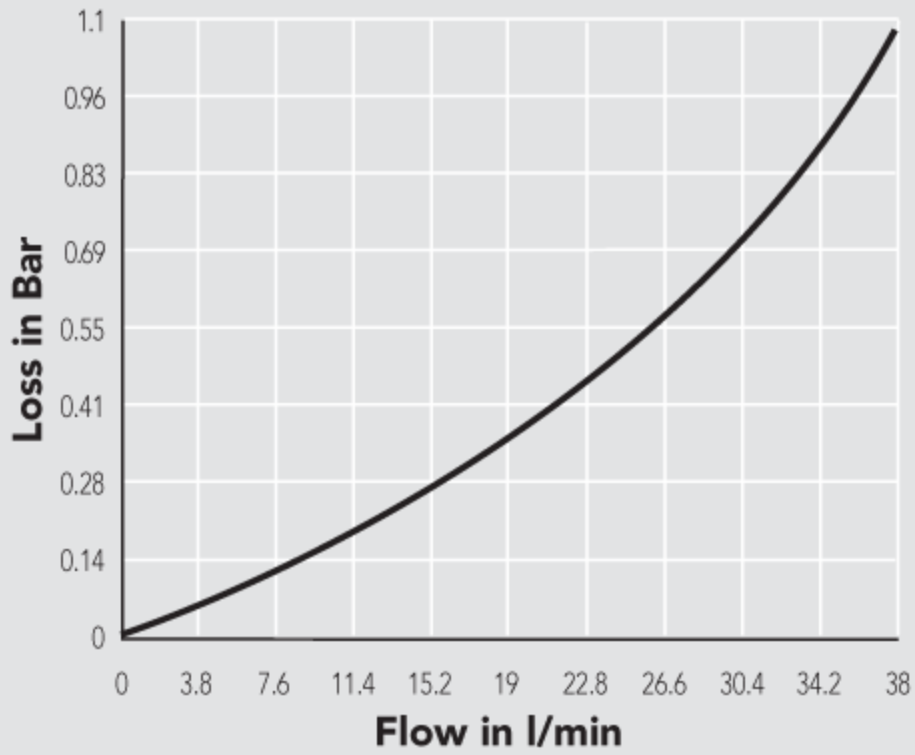

SJ Swing Joint

With unique swivel ells on both ends, the SJ swing joints allow for easy sprinkler adjustment to proper height and position in any configuration.

KEY BENEFITS

- Standard configuration has swivel ells on both ends for maximum versatility
- Unique patented swivel ells can be installed to virtually any configuration, leak free
- Airtight connection points for long-term reliability

Operating Specifications

- Pressure-rated to 150 psi
- Warranty period: 2 years

Dimensions

- 1/2" and 3/4" threaded options
- 15 cm and 30 cm length options

Swing Joint Friction Loss

Copyright © 2024 Hunter Industries Inc. Hunter, the Hunter logo, and other marks are trademarks of Hunter Industries Inc., registered in the U.S. and certain other countries.