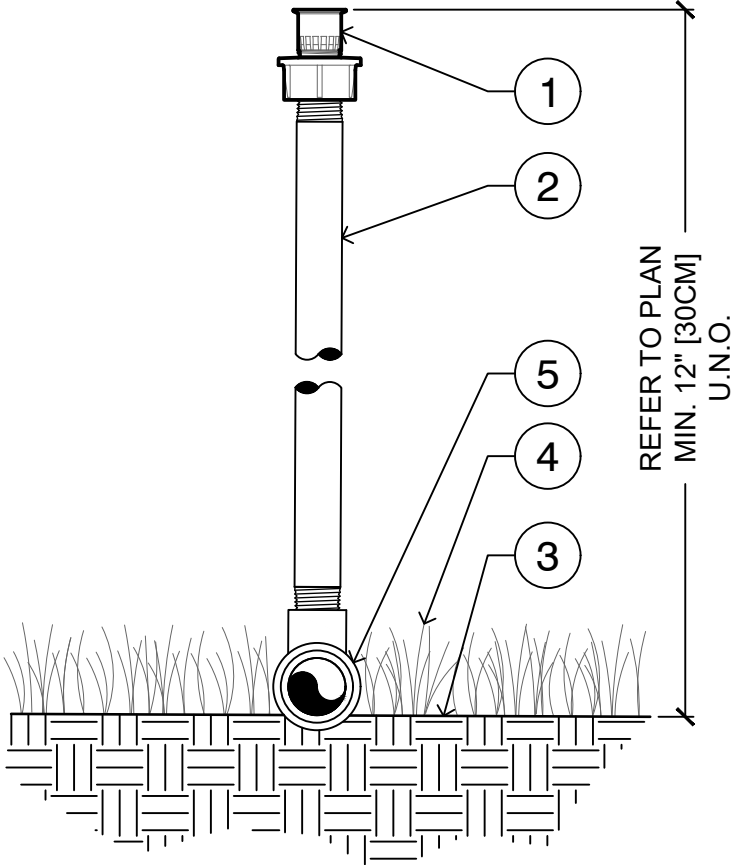

LEGEND

- ① HUNTER SPRAY BODY (PROS-00): NOZZLE AND CAP PER PLAN
- ② PVC SCH. 80 THREADED RISER
- ③ FINISHED GRADE
- ④ ADJACENT LANDSCAPE
- ⑤ LATERAL FITTING PER PLAN

# SHRUB ADAPTER (PROS-00) AT GRADE WITH RIGID RISER

00

N.T.S.