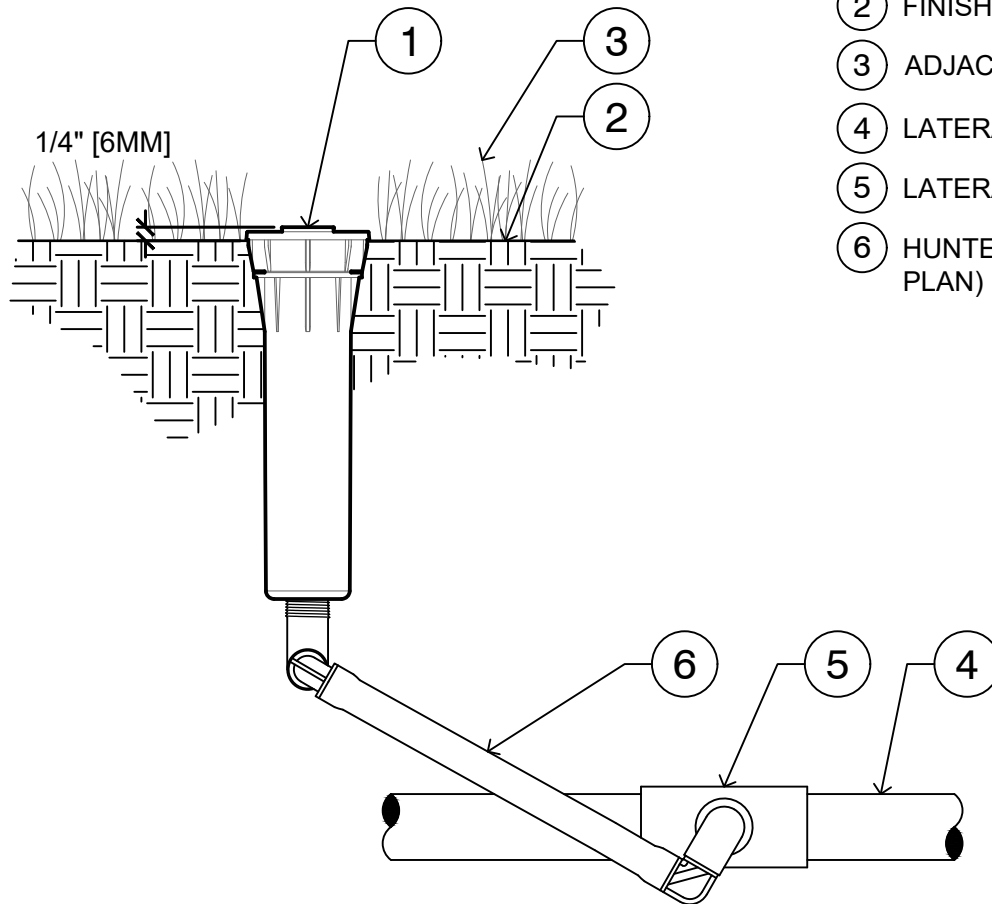

LEGEND

- ① HUNTER POP-UP BODY
PROS-04: NOZZLE AND CAP PER
PLAN
- ② FINISHED GRADE
- ③ ADJACENT LANDSCAPE
- ④ LATERAL PIPE PER PLAN
- ⑤ LATERAL FITTING PER PLAN
- ⑥ HUNTER SWING JOINT (PER
PLAN)

**POP-UP BODY (PROS-04)
WITH HUNTER SWING JOINT**