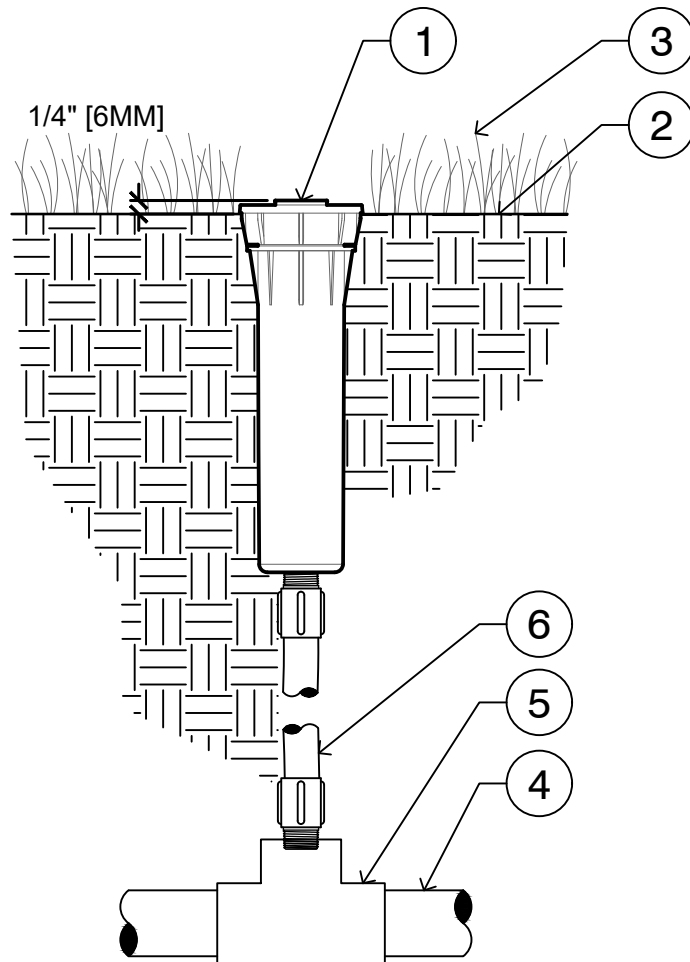

LEGEND

- ① HUNTER POP-UP BODY
PROS-04: NOZZLE AND CAP PER
PLAN
- ② FINISHED GRADE
- ③ ADJACENT LANDSCAPE
- ④ LATERAL PIPE PER PLAN
- ⑤ LATERAL FITTING PER PLAN
- ⑥ HUNTER IH RISER (PER PLAN)

00

POP-UP BODY (PROS-04) WITH IH RISER