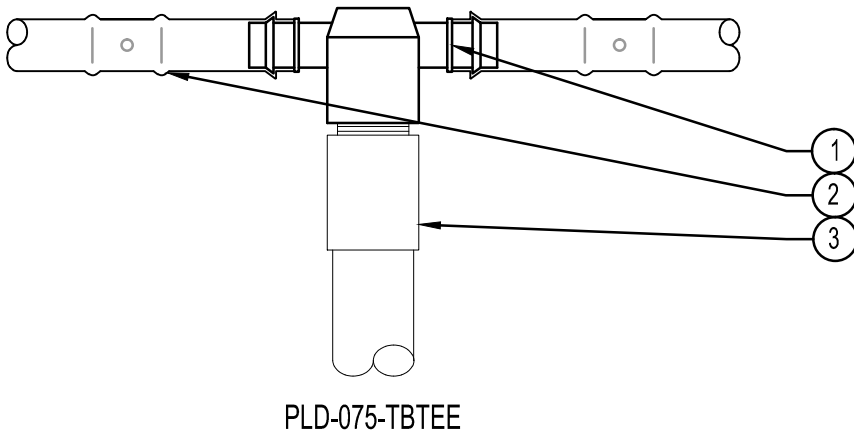

PLD-075

PLD-050

PLD-075-TBTEE

**LEGEND:**

- ① PROFESSIONAL LANDSCAPE DRIPLINE
- ② PLD FITTING
- ③ PVC LATERAL - AS PER PLAN

INSERT FITTINGS - PVC TO POLY

**Hunter** HM.FIT.01

NOT TO SCALE