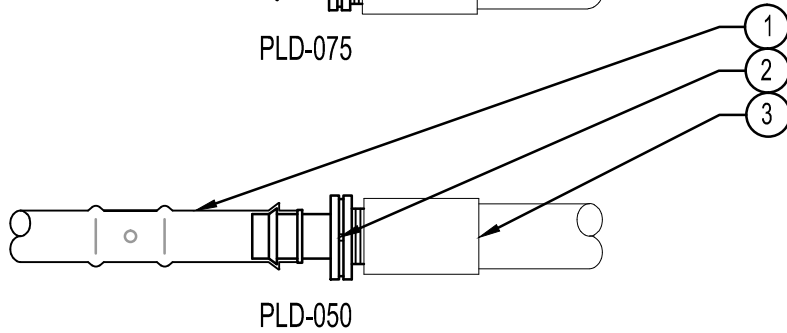

PLD-075

PLD-050

PLD-075-TBTEE

**LEGEND:**

- ① PROFESSIONAL LANDSCAPE DRIPLINE
- ② PLD FITTING
- ③ PVC LATERAL - AS PER PLAN

INSERT FITTINGS - PVC TO POLY

**Hunter** HM.FIT.01

NOT TO SCALE