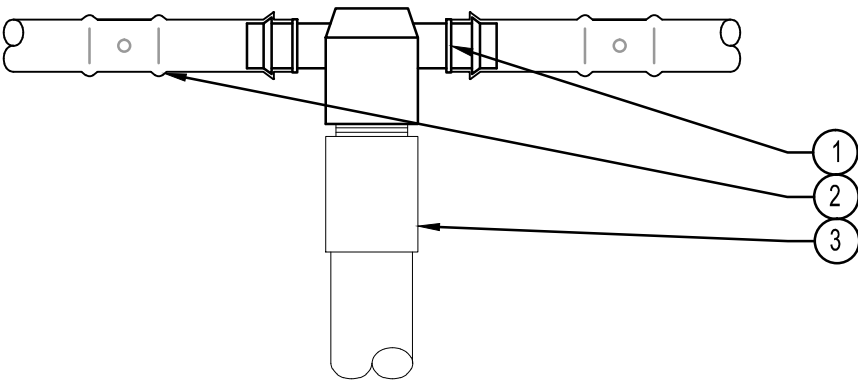

PLD-075

PLD-050

PLD-075-TBTEE

**LEGEND:**

- ① PROFESSIONAL LANDSCAPE DRIPLINE
- ② PLD FITTING
- ③ PVC LATERAL - AS PER PLAN

**INSERT FITTINGS - PVC TO POLY**

**Hunter** HM.FIT.01

NOT TO SCALE