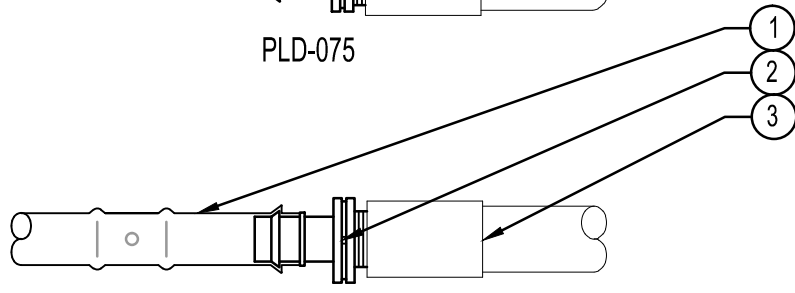

PLD-075

PLD-050

PLD-075-TBTEE

**LEGEND:**

- ① PROFESSIONAL LANDSCAPE DRIPLINE
- ② PLD FITTING
- ③ PVC LATERAL - AS PER PLAN

**INSERT FITTINGS - PVC TO POLY**

**Hunter** HM.FIT.01

NOT TO SCALE