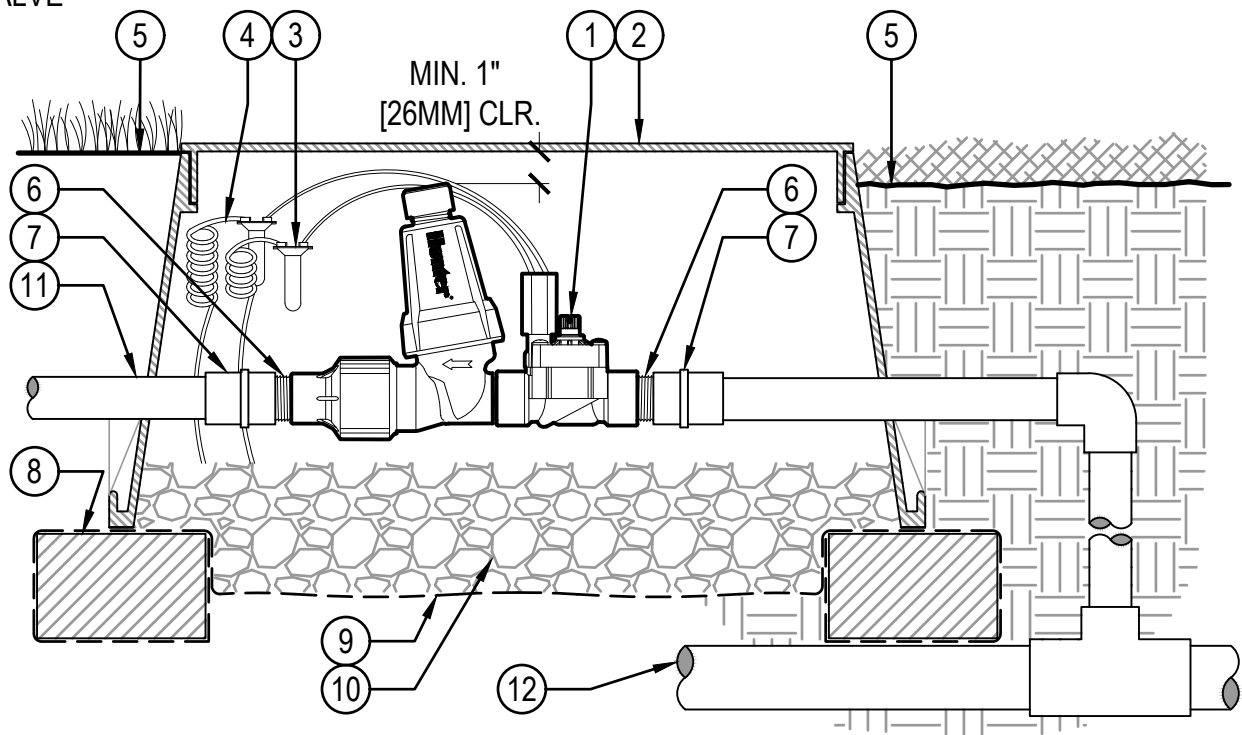

LEGEND

- | | |
|---|--|
| ① HUNTER REMOTE CONTROL VALVE (PCZ) WITH FILTER REGULATOR | ⑦ PVC SLIP X FPT ADAPTOR |
| ② IRRIGATION VALVE BOX: HEAT STAMP LID WITH 'RCV' IN 2" LETTERS | ⑧ BRICK SUPPORTS (4) |
| ③ WATERPROOF CONNECTORS (2) | ⑨ FILTER FABRIC - WRAP TWICE AROUND BRICK SUPPORTS |
| ④ 18"-24" COILED WIRE TO CONTROLLER | ⑩ 3/4" WASHED GRAVEL - 4" MIN. DEPTH |
| ⑤ FINISH GRADE AT ADJACENT SURFACE (TURF OR MULCH) | ⑪ IRRIGATION LATERAL |
| ⑥ SCH. 80 CLOSE NIPPLE, MATCH SIZE TO VALVE | ⑫ MAINLINE LATERAL AND FITTINGS |

DRIP CONTROL ZONE KIT (PCZ-101-LF)

Hunter® V.PCZ.01

NO SCALE